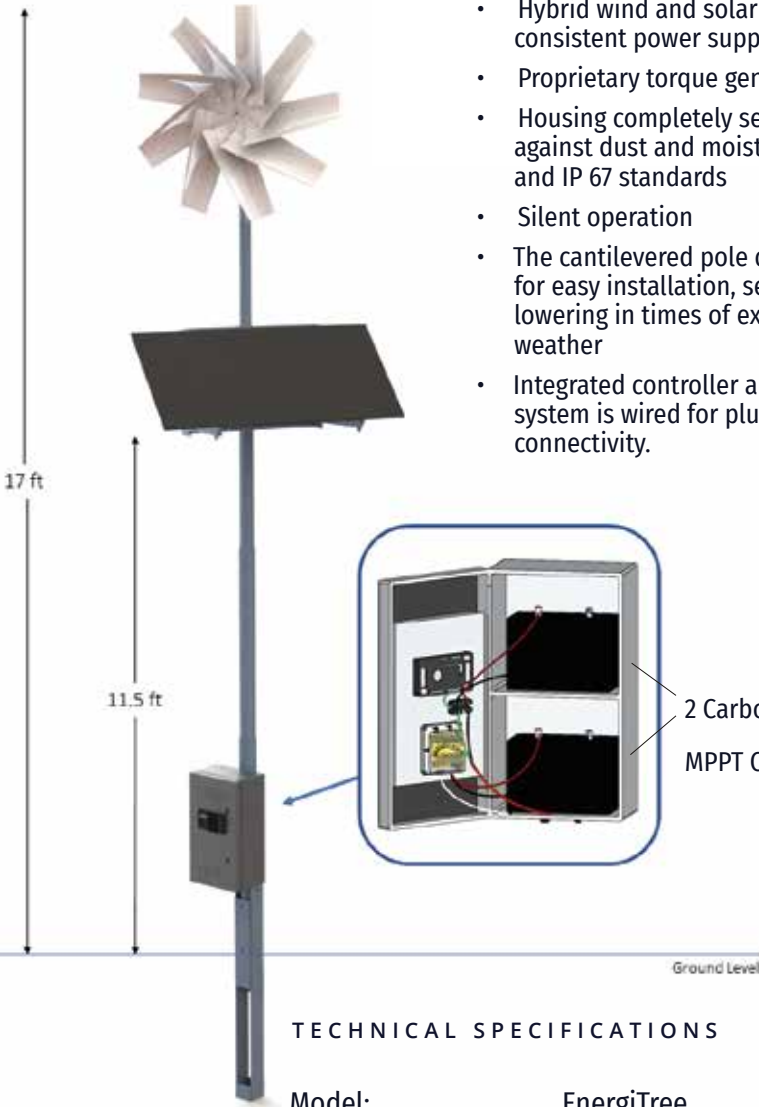

2.4 kW
of stored energy

PRIMOENERGY.COM

Primo's EnergiTree provides renewable power day and night. This stand-alone off-grid energy platform delivers 2.4 kW of whisper quiet power.

FEATURES & BENEFITS

- Hybrid wind and solar for most consistent power supply
- Proprietary torque generator
- Housing completely seals/protects against dust and moisture to IP 66 and IP 67 standards
- Silent operation
- The cantilevered pole design makes for easy installation, servicing, and lowering in times of extreme weather
- Integrated controller and battery system is wired for plug and play connectivity.

TECHNICAL SPECIFICATIONS

Model:	EnergiTree
Rotor Diameter:	72 inch
Net Weight:	300 lbs
Wind:	Patented torque design
Solar:	25 year warranty
Wind + Solar:	1200 W turbine + 200 W solar
Batteries:	2.4 kW carbon AGM batteries
Electronics:	MPPT controllers UL-certified, all plug & play

2.4 kW
of energy

OPTIONAL COMPONENTS

Primo can provide WiFi extension to connect a multitude of components powered by the EnergiTree.

- 5G
- Security Cameras
- LED Lights
- Weather Stations
- Data Collection